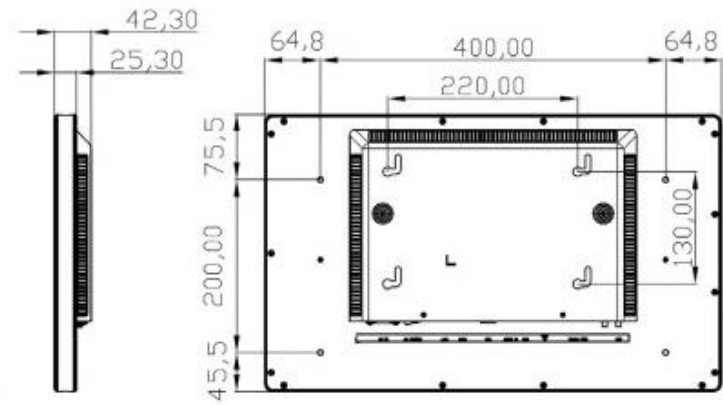

LEVEL 9 |
Charging + Digital Displays

GIANT TABLET STYLING

24/7 COMMERCIAL USE

INTEGRATED SPEAKERS

WIPS

450CD/M² IPS PANEL

LANDSCAPE OR PORTRAIT ORIENTATION

TOUGHENED SAFETY GLASS

SLENDER FRAME

LIGHTWEIGHT DESIGN

LEVEL9
Charging + Digital Displays

22 Inch

Panel	Resolution	1920 x 1080
	Display Area (mm)	475 x 266.4
	Aspect Ratio	16:9
	Brightness (cd/m ²)	450
	Colour	16.7M
	Viewing Angle	178°
	Contrast Ratio	5000:1
Audio	Speaker Type	2 x 2W 4Ω
AV Inputs	Video	HDMI, VGA
	Audio	Audio Socket (3.5mm)
Power	Power Consumption (W)	20
	Input Voltage	AC110~240V (50Hz~60Hz)
Mechanical	Unit Size (WxHxD mm)	529.6 x 321 x 42.3
	Package Size (WxHxD mm)	675 x 424.5 x 118.5
	VESA Holes (mm)	400 x 200
	Net Weight (kg)	6.1
	Gross Weight (kg)	8.1
Environmental	Operating Temperature	0°C to 50°C
	Storage Temperature	-30°C to 60°C
	Operating Humidity	10% to 80%
	Storage Humidity	5% to 95%
Computer	Media Formats	Video (MPG, AVI, MP4, RM, RMVB, TS), Audio (MP3, WMA), Image (JPG, GIF, BMP, PNG)
	Media Resolution	1920 x 1080 / 1080 x 1920
	CPU	Quad-Core ARM Cortex A17, 1.6GHz
	GPU	Quad-Core ARM Mali-T764
	RAM	DDR3 2GB
	ROM	8GB eMMC
	USB	1 x USB (OTG/HOST), 1 x USB (HOST)
	LAN	100M/1000M Ethernet (Network Version Only)
	Wi-Fi	802.11b/g/n/ac (Network Version Only)
	Bluetooth	Bluetooth 4.0
	OS	Android 7.1
	Graphic Engine	OpenGL ES 1.1/2.0/3.0/3.1, OpenCL 1.1, Renderscript, Direct3D 11.1
	Accessories	Included
Optional		Network Upgrade, Touch Screen Version, Wall Mount, Floor Stand/Trolley, Ceiling Mount, Table Stand
Warranty	Warranty Period	3 Year Warranty
	Technical Support	Lifetime