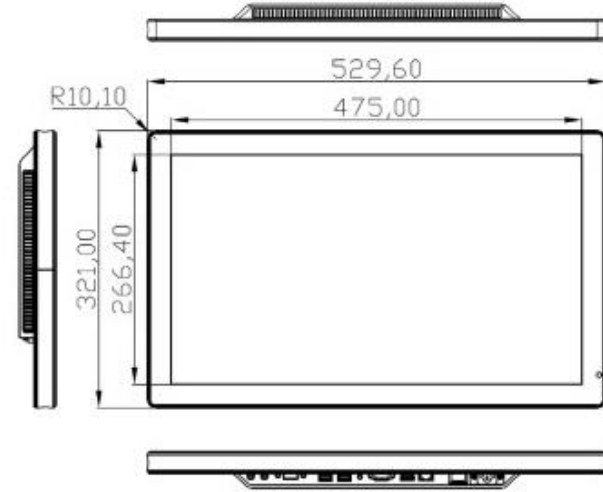

LEVEL 9 |
Charging + Digital Displays

GIANT TABLET STYLING

24/7 COMMERCIAL USE

INTEGRATED SPEAKERS

WIPS

450CD/M² IPS PANEL

LANDSCAPE OR PORTRAIT ORIENTATION

TOUGHENED SAFETY GLASS

SLENDER FRAME

LIGHTWEIGHT DESIGN

LEVEL9
Charging + Digital Displays

22 Inch

Panel	Resolution	1920 x 1080
	Display Area (mm)	475 x 266.4
	Aspect Ratio	16:9
	Brightness (cd/m ²)	450
	Colour	16.7M
	Viewing Angle	178°
	Contrast Ratio	5000:1
Audio	Speaker Type	2 x 2W 4Ω
AV Inputs	Video	HDMI, VGA
	Audio	Audio Socket (3.5mm)
Power	Power Consumption (W)	20
	Input Voltage	AC110~240V (50Hz~60Hz)
Mechanical	Unit Size (WxHxD mm)	529.6 x 321 x 42.3
	Package Size (WxHxD mm)	675 x 424.5 x 118.5
	VESA Holes (mm)	400 x 200
	Net Weight (kg)	6.1
	Gross Weight (kg)	8.1
Environmental	Operating Temperature	0°C to 50°C
	Storage Temperature	-30°C to 60°C
	Operating Humidity	10% to 80%
	Storage Humidity	5% to 95%
Computer	Media Formats	Video (MPG, AVI, MP4, RM, RMVB, TS), Audio (MP3, WMA), Image (JPG, GIF, BMP, PNG)
	Media Resolution	1920 x 1080 / 1080 x 1920
	CPU	Quad-Core ARM Cortex A17, 1.6GHz
	GPU	Quad-Core ARM Mali-T764
	RAM	DDR3 2GB
	ROM	8GB eMMC
	USB	1 x USB (OTG/HOST), 1 x USB (HOST)
	LAN	100M/1000M Ethernet (Network Version Only)
	Wi-Fi	802.11b/g/n/ac (Network Version Only)
	Bluetooth	Bluetooth 4.0
	OS	Android 7.1
	Graphic Engine	OpenGL ES 1.1/2.0/3.0/3.1, OpenCL 1.1, Renderscript, Direct3D 11.1
	Accessories	Included
Optional		Network Upgrade, Touch Screen Version, Wall Mount, Floor Stand/Trolley, Ceiling Mount, Table Stand
Warranty	Warranty Period	3 Year Warranty
	Technical Support	Lifetime